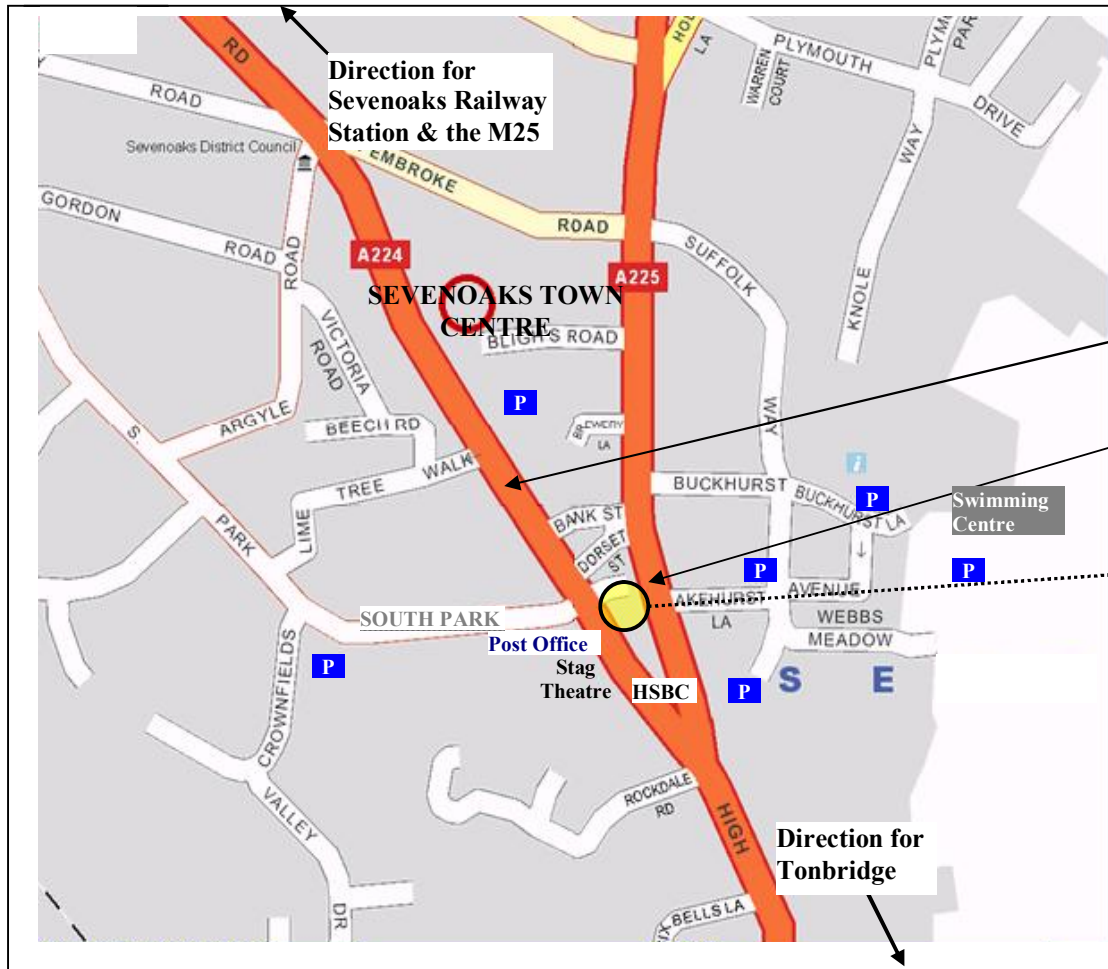

MAP FOR FINANCIAL MANAGEMENT SERVICES, SECOND FLOOR, 87 - 93 HIGH STREET, SEVENOAKS TN13 1LE

Tel: 01732 227700
Fax: 01732 227707
E-mail: mail@fms-sevenoaks.co.uk

London Rd
High Street

Directions

From the High Street go to the back of the Lloyds Bank building and the entrance to **87 - 93 High Street** is 18 paces down the walkway between Lloyds Bank and Malabar Coffee House).

The local short-term **public car parks** **P** are accessed down Suffolk Way or from Pembroke Rd.